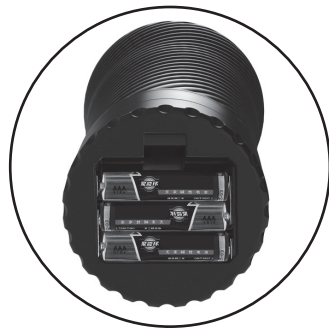

Love Kiss

PRODUCT MANUAL

Multi-speed vibration

Soft sensual lips

**Made from skin-like
TPR material and
ABS plastic**

Power

- The item is powered by 3 AAA batteries.
- Open the lid to insert the batteries.
- Follow the polarity instructions inside the battery case.

3 AAA batteries

How To Use

- Take the cap off and add lubricant inside to begin play.
- Rotate the dial control to turn on/off.
- Adjust the dial control to increase/reduce the vibration intensity.

Dial control