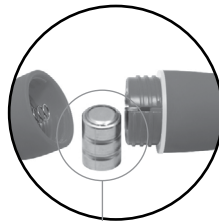

Love play

PRODUCT MANUAL

12 vibration modes

Remote-controlled

**Made from PU-coated
plastic**

Power

- The item is powered by 3 LR44 batteries.
- Unscrew the base of the item to insert batteries.

3 LR44
batteries

How To Use

- Insert 1 AAA battery to power the remote.
- Hold the remote's button to turn on/off.
- Press quickly to cycle through 12 vibration modes.

Cleaning and Care

- Use mild soap and water to clean the product.
- Pat with a towel and allow it to air dry completely.
- Use with the water-based lube or silicone lubricant.
- The item can be sterilized with a 5% bleach solution or alcohol.