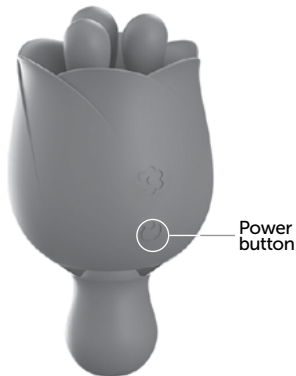

Love rose

PRODUCT MANUAL

9 rotation modes

9 massage modes

Vibrating handle

Waterproof

**Made from silicone
and ABS plastic**

Charging

- For maximum pleasure charge before every use.
- Connect the included USB cable and insert the USB end into the wall adaptor or computer USB port (Computer must be turned on).
- The glow indicates charging in progress.
- A full charge takes up to 60 minutes for 50 minutes of play.
- Do not use the device while charging.

Magnetic USB
charging port

How To Use

- Hold the  button to turn the flower nubs on/off.
- Press it quickly to cycle through 9 massage modes for the upper nub and 9 rotation modes for the bottom nubs.
- Hold the  button to turn the bottom end on/off.
- Press it quickly to cycle through 9 massage modes.