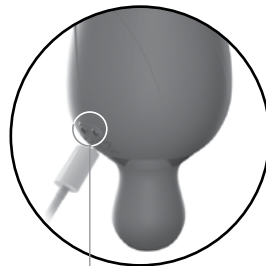

Love rose

PRODUCT MANUAL

9 rotation modes

9 massage modes

Vibrating handle

Waterproof

**Made from silicone
and ABS plastic**

Charging

- For maximum pleasure charge before every use.
- Connect the included USB cable and insert the USB end into the wall adaptor or computer USB port (Computer must be turned on).
- The glow indicates charging in progress.
- A full charge takes up to 60 minutes for 50 minutes of play.
- Do not use the device while charging.

Magnetic USB
charging port

How To Use

- Hold the  button to turn the flower nubs on/off.
- Press it quickly to cycle through 9 massage modes for the upper nub and 9 rotation modes for the bottom nubs.
- Hold the  button to turn the bottom end on/off.
- Press it quickly to cycle through 9 massage modes.