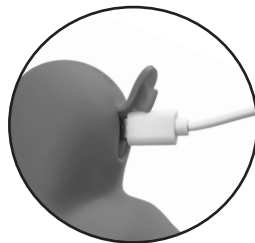

# Loving heart

PRODUCT MANUAL

---

**10 vibration modes**

---

**10 beads rotation modes**

---

**Waterproof IPX6**

## Charging

---

- For maximum pleasure charge the toy before every use.
- Open the silicone cover over the Type-C charging port.
- Connect the included USB cable and insert the USB end into the wall adaptor or computer USB port (Computer must be turned on).
- The slow intermittent glow indicates charging in progress.
- A full charge takes up to 150 minutes for 70 minutes of play.