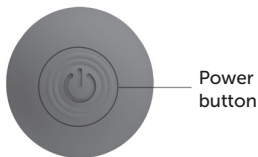

**Luscious
touch**

PRODUCT MANUAL

12 vibration modes

Removable bullet

Waterproof

**Made from silicone
and ABS plastic**

Charging

- For maximum pleasure charge before every use.
- Connect the included USB cable and insert the USB end into the wall adaptor or computer USB port (Computer must be turned on).
- The slow intermittent glow indicates charging in progress.
- A full charge takes up to 3 hours for 1 hour of play.

USB
charging port

How To Use

- Hold the  button to turn on/off.
- Press it quickly to cycle through 12 powerful modes.

Cleaning and Care

- Use a toy cleaner/mild soap with water to clean the product before and after each use.
- Pat with a towel and allow it to air-dry completely.
- Use with the water-based lube only, no silicone lubricants.
- The item can be sterilized with a 5% bleach solution or alcohol.