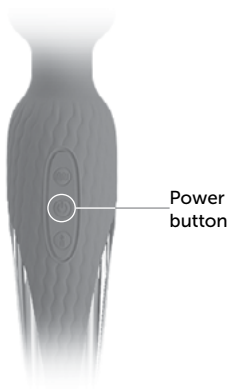

Lyra

PRODUCT MANUAL

7 vibration modes

Powerful motor

Warms up to 118°F

**Made from silicone
and ABS plastic**

Charging

- For maximum pleasure, charge before every use.
- Connect the included USB cable and insert the USB end into the wall adaptor or computer USB port (Computer must be turned on).
- The slow intermittent glow indicates charging in progress.
- A full charge takes up to 2 hours for 40 minutes of play.

USB
charging port

How To Use

- Hold the  button to turn on/off.
- Press the  button to cycle through 7 powerful vibration modes.

Heating

- Press the  button to turn the heating on/off.
- Allow up to 5 mins for the toy to warm up.