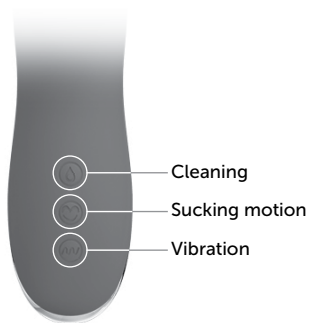

## Charging

---

- For maximum pleasure charge before every use.
- Connect the included USB cable and insert the USB end into the wall adaptor or computer USB port (Computer must be turned on).
- The slow intermittent glow indicates charging in progress.
- A full charge takes up to 3 hours for 1 hour of play.

## How To Use

---

- Hold the  button to turn the vibration on/off.
- Press it quickly to cycle through 7 vibration modes.
- Hold the  button to turn the sucking motion on/off.
- Press it quickly to cycle through 7 sucking modes.