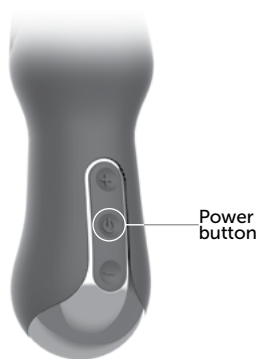

Nyla

10 vibration modes

3 fluttering tongues

Multispeed vibration

Waterproof

**Made from silicone
and ABS plastic**

Charging

- For maximum pleasure charge before every use.
- Connect the included USB cable and insert the USB end into the wall adaptor or computer USB port (Computer must be turned on).
- The slow intermittent glow indicates charging in progress.
- A full charge takes up to 45 minutes for 1 hour of play.
- Do not use the device while charging.

USB
charging port

How To Use

- Hold the  button to turn on/off.
- Press it quickly to cycle through 10 vibration modes.
- Press the  button to increase vibration intensity.
- Press the  button to reduce vibration intensity.