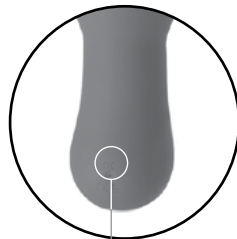

Nyla

10 vibration modes

3 fluttering tongues

Multispeed vibration

Waterproof

**Made from silicone
and ABS plastic**

Charging

- For maximum pleasure charge before every use.
- Connect the included USB cable and insert the USB end into the wall adaptor or computer USB port (Computer must be turned on).
- The slow intermittent glow indicates charging in progress.
- A full charge takes up to 45 minutes for 1 hour of play.
- Do not use the device while charging.

USB
charging port

How To Use

- Hold the  button to turn on/off.
- Press it quickly to cycle through 10 vibration modes.
- Press the  button to increase vibration intensity.
- Press the  button to reduce vibration intensity.