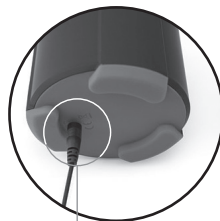

Orgy machine

PRODUCT MANUAL

7 vibration modes

**7 tongue licking
modes**

Realistic opening

**Made from silicone
and skin-like TPR
material**

Charging

- For maximum pleasure charge before every use.
- Connect the included USB cable and insert the USB end into the wall adaptor or computer USB port (Computer must be turned on).
- The slow intermittent glow indicates charging in progress.
- A full charge takes up to 2 hours for 1 hour of play.

USB
charging port

How To Use

- Hold the  button to turn on/off.
- Press the  button quickly to cycle through 7 vibration modes.
- Press the  button quickly to cycle through 7 tongue licking modes.

Power
button