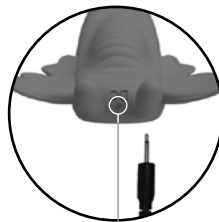

Panty Butterfly

PRODUCT MANUAL

12 vibration modes

Memory function

**Magnetic clip for
secure fit**

**Sensual ribs, wings and
antennas**

Remote-controlled

**Made from silicone
and ABS plastic**

Charging

- For maximum pleasure charge before every use.
- Connect the included USB cable and insert the USB end into the wall adaptor or computer USB port (Computer must be turned on).
- The slow intermittent glow indicates charging in progress.
- A full charge takes up to 3 hours for 1 hour of play.
- The remote is powered by 1 AAA battery.

USB
charging port

How To Use

- Place the vibrator inside the panty and attach the magnetic clip to keep the vibrator in place.

- Hold the  button to turn on/off.
- Press it quickly to cycle through 12 vibration modes.