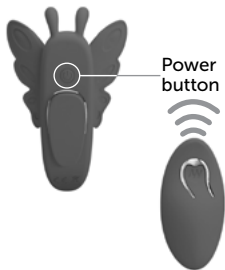

Charging

- For maximum pleasure charge before every use.
- Connect the included USB cable and insert the USB end into the wall adaptor or computer USB port (Computer must be turned on).
- The slow intermittent glow indicates charging in progress.
- A full charge takes up to 3 hours for 1 hour of play.
- The remote is powered by 1 AAA battery.

USB
charging port

How To Use

- Place the vibrator inside the panty and attach the magnetic clip to keep the vibrator in place.

- Hold the  button to turn on/off.
- Press it quickly to cycle through 12 vibration modes.

With the remote control

- Press the **M** button to cycle through 12 powerful modes.

Cleaning and Care

- Use a toy cleaner/mild soap with water to clean the product before and after each use.
- Pat with a towel and allow it to air-dry completely.
- Use with the water-based lube only, no silicone lubricants.
- The item can be sterilized with a 5% bleach solution or alcohol.