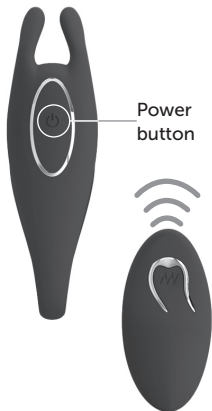

### Without remote control

- Hold the  button to turn on/off.
- Press it quickly to cycle through 12 vibration modes.

### With the remote control

- Insert 1 AAA battery to power the remote.
- Use the  button to cycle through 12 powerful modes.