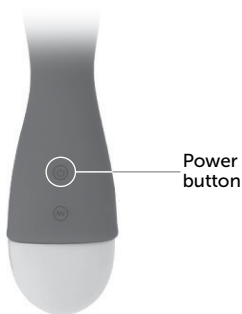

**Perfect companion
rechargeable mini**

PRODUCT MANUAL

30 vibration modes

USB rechargeable

Travel-friendly design

**Made from silicone
and ABS plastic**

Charging

- For maximum pleasure charge before every use.
- Unscrew the base and insert the USB end into the wall adaptor or computer USB port (Computer must be turned on).
- The slow intermittent glow indicates charging in progress.
- A full charge takes up to 3 hours for 1 hour of play.

USB
plug

How To Use

- Hold the  button to turn on/off.
- Press the **M** button quickly to cycle through 30 vibration modes.

Cleaning and Care

- Use a toy cleaner/mild soap with water to clean the product before and after each use.
- Pat with a towel and allow it to air-dry completely.
- Use with the water-based lube only, no silicone lubricants.
- The item can be sterilized with a 5% bleach solution or alcohol.