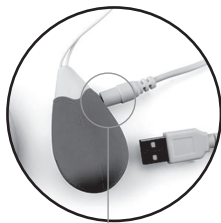

Pleasure droplet

PRODUCT MANUAL

10 vibration modes

Made from silicone

Waterproof

Charging

- For maximum pleasure charge before every use.
- Connect the included USB cable and insert the USB end into the wall adaptor or computer USB port (Computer must be turned on).
- The slow intermittent glow indicates charging in progress.
- A full charge takes up to 3 hours for 1 hour of play.

USB
charging port

How To Use

Without remote control

- Hold the **⏻** button to turn on/off.
- Press it quickly to cycle through 10 powerful modes.

With the remote control

- Insert 2 AAA batteries to power the remote.
- Press the **⏻** button to pause/start vibration.
- Press the **+** button to cycle through 10 powerful modes.