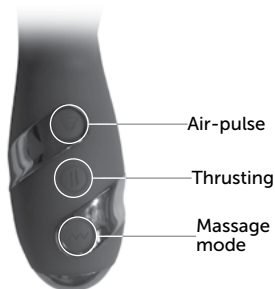

---

**10 massage modes**

---

**Waterproof IPX6**

---

**Made from silicone  
and ABS plastic**

## Charging

---

- For maximum pleasure charge before every use.
- Connect the included USB cable and insert the USB end into the wall adaptor or computer USB port (Computer must be turned on).
- The intermittent glow indicates charging in progress.
- A full charge takes up to 90 minutes for 45 minutes of play.
- Do not use the device while charging.

Magnetic USB  
charging port

## How To Use

---

- Hold the **M** button to turn the massage mode on/off. The LED light will light up.
- Press it quickly to cycle through 10 massage modes.
- Hold the **↑** button to turn the thrusting mode on/off. The LED light will light up.
- Press it quickly to cycle through 3 thrusting modes.
- Hold the **👉** button to turn the air-pulse attachment on/off. The LED light will light up.
- Press it quickly to cycle through 10 air-pulse modes.