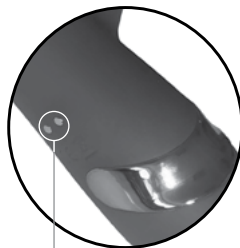

---

**10 massage modes**

---

**Waterproof IPX6**

---

**Made from silicone  
and ABS plastic**

## Charging

---

- For maximum pleasure charge before every use.
- Connect the included USB cable and insert the USB end into the wall adaptor or computer USB port (Computer must be turned on).
- The intermittent glow indicates charging in progress.
- A full charge takes up to 90 minutes for 45 minutes of play.
- Do not use the device while charging.

Magnetic USB  
charging port