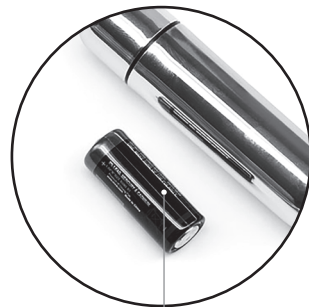

## Power bullet

**Quiet and powerful  
motor**

**Discreet design**

**Made from ABS plastic**

### **Power**

---

- The item is powered by 1 LR1 battery (Included).
- Unscrew the base of the bullet to open the battery compartment.
- Follow the polarity instructions inside the battery case.

LR1 battery