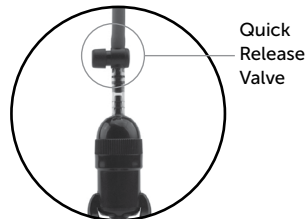

Pussy enhancer

PRODUCT MANUAL

Quick release valve

**Made from silicone
and ABS plastic**

Waterproof

How To Use

- Apply water-based lubricant before use.
- Press the toy to your labia and start pumping slowly - you should feel a gentle tugging sensation.
- Press Quick Release Valve before removing the pump.