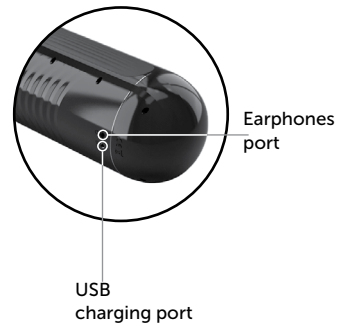

Robo stroke

PRODUCT MANUAL

Soft realistic opening

Noduled pleasure tunnel

10 stroking modes

5 stroking speeds

Real seductive voice

Silicone panels for better grip

Made from skin-like TPR material and ABS plastic

Charging

- For maximum pleasure charge before every use.
- Take the cap at the handle off to reveal the USB port.
- Connect the included USB cable and insert the USB end into the wall adaptor or computer USB port (Computer must be turned on).
- The slow intermittent glow indicates charging in progress.
- A full charge takes up to 3 hours for 1 hour of play.

How To Use

- Remove the cap to start your play.
- Hold the  button to turn on/off.
- Press the  button quickly to cycle through 10 stroking modes.
- Press the **+** or **-** buttons to adjust stroking intensity.
- Connect the included earphones to enjoy the seductive moans.

Cleaning and Care

- Pat with a towel and allow it to air-dry completely.
- Dust lightly with the corn starch for better use.
- Store away from heat and sunlight.
- Do not get water inside the case as it is not waterproof. Wipe it down with the wet cloth/tissue and dry it out completely before inserting the sleeve.
- Insert the sleeve inside the case to install it, close the outer lid, and screw the upper part with the realistic opening clockwise to finish the assembly.
- Use with the water-based lube only, no silicone lubricants.