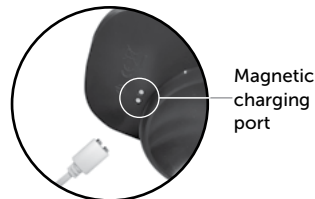

Rogue

PRODUCT MANUAL

3 thrusting modes

5 massage modes

Heats up to 107 °F

Pleasure nubs and ribs

Remote control

Strong suction cup

**Made from silicone
and ABS plastic**

Charging

- For maximum pleasure, charge before every use.
- Connect the included USB magnetic charging cable and insert the USB end into the wall adaptor or computer USB port (Computer must be turned on) or power bank.
- The slow, intermittent glow indicates charging in progress.
- A full charge takes up to 2 hours for 50 minutes of play.
- Do not use the device while charging.
- The remote control is powered by 1 CR2032 battery (included).

How To Use

- Hold the  button on the base of the toy to turn on/off.
- Press it quickly to cycle through 5 thrusting and massage modes.

With the remote control

- Hold the  button on the base of the toy for standby mode.
- Press the  button on the remote to turn the toy on/off.
- Press the  to cycle through 3 thrusting modes.
- Press the  button to cycle through 5 massage modes.