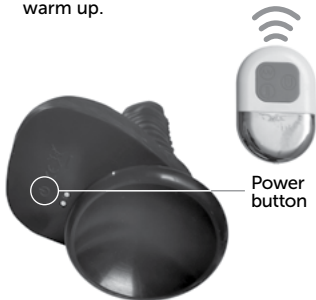

How To Use

- Hold the button on the base of the toy to turn on/off.
- Press it quickly to cycle through 5 thrusting and massage modes.

With the remote control

- Hold the button on the base of the toy for standby mode.
- Press the button on the remote to turn the toy on/off.
- Press the to cycle through 3 thrusting modes.
- Press the button to cycle through 5 massage modes.

Heating

- Press the button twice to turn the heating mode on/off. The LED light will flash.
- Allow up to 5 mins for the toy to warm up.