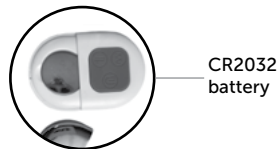

Rogue

PRODUCT MANUAL

3 thrusting modes

5 massage modes

Heats up to 107 °F

Pleasure nubs and ribs

Remote control

Strong suction cup

**Made from silicone
and ABS plastic**

Charging

- For maximum pleasure, charge before every use.
- Connect the included USB magnetic charging cable and insert the USB end into the wall adaptor or computer USB port (Computer must be turned on) or power bank.
- The slow, intermittent glow indicates charging in progress.
- A full charge takes up to 2 hours for 50 minutes of play.
- Do not use the device while charging.
- The remote control is powered by 1 CR2032 battery (included).

How To Use

- Hold the  button on the base of the toy to turn on/off.
- Press it quickly to cycle through 5 thrusting and massage modes.

With the remote control

- Hold the  button on the base of the toy for standby mode.
- Press the  button on the remote to turn the toy on/off.
- Press the  to cycle through 3 thrusting modes.
- Press the  button to cycle through 5 massage modes.