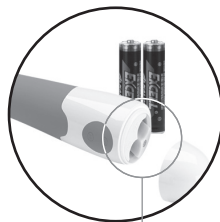

Satine

30 vibration modes

Flexible

**Made from silicone
and ABS plastic**

Power

- The item is powered by 2 AAA batteries.
- Unscrew the base of the item to insert the batteries.
- Follow the polarity instructions inside the battery case.

2 AAA
batteries

How To Use

- Hold the  button to turn on/off.
- Press the  button quickly to cycle through 30 powerful modes.

Cleaning and Care

- Use a toy cleaner/mild soap with water to clean the product before and after each use.
- Pat with a towel and allow it to air-dry completely.
- Use with the water-based lube only, no silicone lubricants.
- The item can be sterilized with a 5% bleach solution or alcohol.