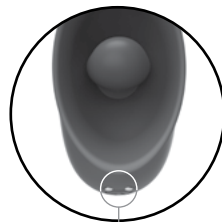

Schatzi

PRODUCT MANUAL

Oral caress imitation

9 vibration modes

Discreet design

**Made from silicone
and ABS plastic**

Charging

- For maximum pleasure, charge before every use.
- Connect the included USB magnetic charging cable and insert the USB end into the wall adaptor or computer USB port (Computer must be turned on) or power bank.
- The slow, intermittent glow indicates charging in progress.
- A full charge takes up to 2 hours for 2 hours of play.
- Do not use the device while charging.

Magnetic
charging port

How To Use

- Hold the  button to turn on/off.
- Press the  button quickly to cycle through 9 vibration modes.

Power button

Cleaning and Care

- Use a toy cleaner/mild soap with water to clean the product.
- Pat with a towel and allow it to air-dry completely.
- Use with the water-based lube only, no silicone lubricants.