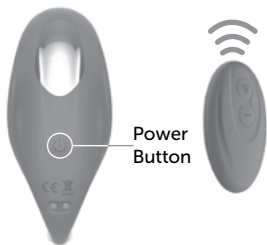

Secret pleaser

PRODUCT MANUAL

2 powerful motors

10 air pulse and licking modes

10 massage modes

Wearable design

Remote controlled

Waterproof

Made from silicone and ABS plastic

Charging

- For maximum pleasure charge before every use.
- Connect the included USB cable and insert the USB end into the wall adaptor or computer USB port (Computer must be turned on).
- The glow indicates charging in progress.
- A full charge takes up to 55 minutes for 55 minutes of play.
- Do not use the device while charging.

Magnetic USB
charging port

How To Use

Without remote control

- Hold the  button to turn the toy on/off. The LED light will flash.
- Press it quickly to cycle through 10 massage, air pulse and licking modes.

With the remote control

- Hold the  button on the toy to enter the standby mode. The LED light will flash.
- Press the  button on the remote to cycle through 10 massage modes.
- Hold it to turn the massage mode off.
- Press the  button on the remote to cycle through 10 air pulse and licking modes.
- Hold it to turn the air pulse and licking modes off.