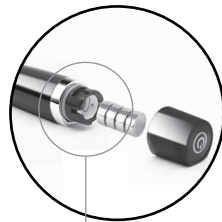

Sexy lipstick

PRODUCT MANUAL

10 vibration modes

Discreet design

**Made from silicone
and ABS plastic**

Waterproof

Power

- The item is powered by 4 LR44 batteries.
- Unscrew the base to insert batteries.

4 LR44
batteries

How To Use

- Take the cap off.
- Hold the button to turn on/off.
- Press it quickly to cycle through 10 powerful modes.

Power
Button

Cleaning and Care

- Use mild soap and water to clean the product.
- Pat with a towel and allow it to air dry completely.
- Use with the water-based lube only, no silicone lubricants.
- The item can be sterilized with a 5% bleach solution or alcohol.