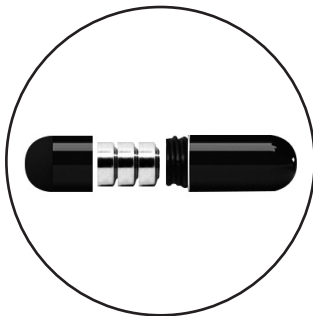

**Silicone
extension
with vibrating
bunny**

PRODUCT MANUAL

Super stretchy

Removable bullet

Realistic head

Bunny clit attachment

Waterproof

**Made from silicone
and ABS plastic**

Power

- The item is powered by 3 LR41 batteries (included).
- Remove the protective film from the battery compartment before use.

3 LR41
batteries

How To Use

- Apply lubricant on yourself and inside the toy before use.
- Wear the ring over the testicles, with the clit attachment facing upwards.
- Hold the button to turn vibration on/off.