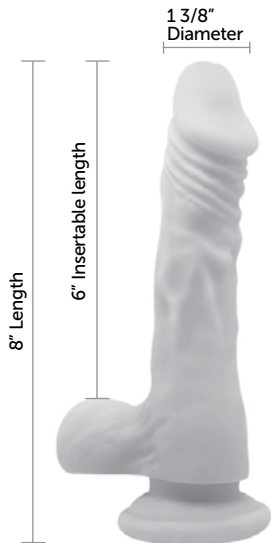

## Soft skin flexing dildo

PRODUCT MANUAL

**Bendable shaft**

---

**Realistic design**

---

**Made from skin-like  
TPR material**