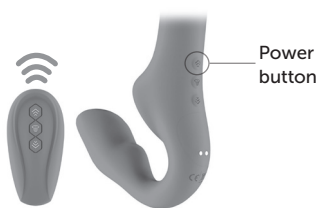

## Charging

---

- For maximum pleasure charge before every use.
- Connect the included USB cable and insert the USB end into the wall adaptor or computer USB port (Computer must be turned on).
- The glow indicates charging in progress.
- A full charge takes up to 120 minutes for 65 minutes of play.
- Do not use the device while charging.

Magnetic USB charging port

### Without remote control

- Hold the top  button to turn the receiver's end on/off.
- Press it quickly to cycle through 10 massage modes.
- Hold the bottom  button to turn the giver's end on/off.
- Press it quickly to cycle through 10 massage modes.
- Hold the  button to turn the clitoral attachment on/off.
- Press it quickly to cycle through 10 air pulse and licking modes.

### With the remote control

- Hold the top  button on the toy and the remote to turn the receiver's end on/off.
- Press it quickly to cycle through 10 massage modes.

- Hold the bottom  button on the toy and on the remote to turn the giver's end on/off.
- Press it quickly to cycle through 10 massage modes.
- Hold the  button on the toy and the remote to turn the clitoral attachment on/off.
- Press it quickly to cycle through 10 air pulse and licking modes.