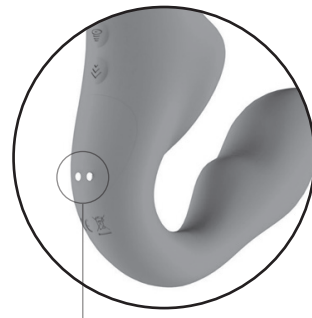

Charging

- For maximum pleasure charge before every use.
- Connect the included USB cable and insert the USB end into the wall adaptor or computer USB port (Computer must be turned on).
- The glow indicates charging in progress.
- A full charge takes up to 120 minutes for 65 minutes of play.
- Do not use the device while charging.

Magnetic USB charging port