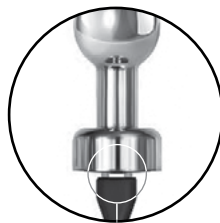

Steel vibro plug

PRODUCT MANUAL

7 massage modes

Tapered tip

**Flared base for safe
play**

**Made from aluminum
and ABS plastic**

Charging

- For maximum pleasure charge before every use.
- Connect to the included USB cable and insert the USB end into the wall adaptor or computer USB port (Computer must be turned on).
- The slow intermittent glow indicates charging in progress.
- A full charge takes up to 30 min for 1 hour of play.
- Do not use the device while charging.

Magnetic USB
charging port

How To Use

- Hold the  button to turn on/off.
- Press it quickly to cycle through 7 massage modes.

Power
button

Cleaning and Care

- Use a toy cleaner/mild soap with water to clean the product before and after each use.
- Pat with a towel and allow it to air-dry completely.
- Use with water-based, silicone, or oil-based lubricants.
- The item can be sterilized with a 5% bleach solution or alcohol.