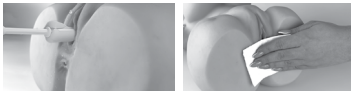

- Dust lightly with talc or cornstarch to preserve the material better.
- Store away from heat and sunlight.
- Store separately from other toys to avoid chemical reactions and damage to either toy.

Warning

- Do not submerge - the toy is not waterproof.
- Avoid water entering the air-releasing tube as it will damage the product.
- Do not use on inflamed and injured areas. Discontinue use if feeling pain or discomfort.
- Adult novelty only. Use for medical purposes or for a use that has an adverse effect on any function of the body is prohibited.

edenfantasys
THE NEW INTIMACY

www.edenfantasys.com

Customer Service
10 AM - 7 PM EST
Phone: +1 (770) 604 - 1352