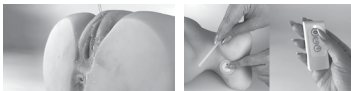

Cleaning and Care

- Use a toy cleaner/mild soap with water to clean the tunnel before and after each use.
- Turn on the first suction mode to flush out the water through the transparent tube.

- Use a cleaning stick to clean and dry the tunnels.
- Pat with a towel and allow it to air-dry completely.