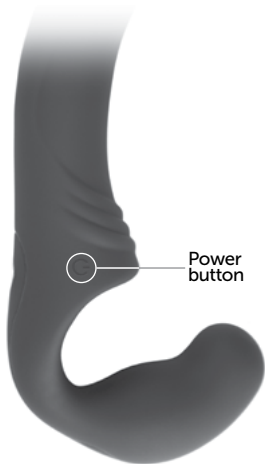

**Sugar
share**

PRODUCT MANUAL

10 massage modes

2 powerful motors

Realistic head

Strapless design

Waterproof

Made from silicone

Charging

- For maximum pleasure charge before every use.
- Connect the included USB cable and insert the USB end into the wall adaptor or computer USB port (Computer must be turned on).
- The glow indicates charging in progress.
- A full charge takes up to 90 minutes for 100 minutes of play.
- Do not use the device while charging.

USB
charging port

How To Use

- Insert the shorter shaft vaginally to aim and thrust the longer shaft.
- Hold the  button to turn on/off.
- Press it quickly to cycle through 10 massage modes.

Cleaning and Care