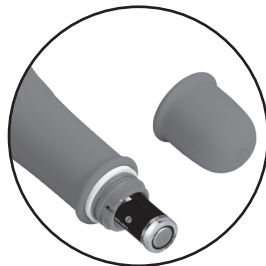

edenfantasys
THE NEW INTIMACY

**Sweet
Swirl**

PRODUCT MANUAL

10 vibration modes

Made from silicone

Discreet design

Waterproof

Power

- The item is powered by 1 AAA battery.
- Unscrew the base of the item to insert the battery.
- Follow the polarity instructions inside the battery case.

1 AAA battery

How To Use

- Hold the vibrator's button to turn on/off.
- Press it quickly to cycle through 10 powerful modes.