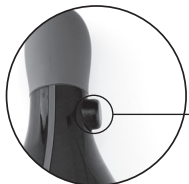

How To Use

- Hold the button to turn on/off.
- Press it quickly to cycle through 3 vibration intensities.
- Press the button quickly to cycle through 10 vibration modes.

Pumping

- Start pumping for a tighter feel.
- If pain or discomfort occurs, immediately release pressure using Quick Release Valve and discontinue use.

Heating

- Hold the button to turn the heating on/off.
- Allow up to 5 mins for the inner tunnel to warm up.

Quick release valve

Cleaning and Care

- Use a toy cleaner/mild soap with water to clean the product before and after each use.
- Pat with a towel and allow it to air dry completely.
- Use with the water-based lube only, no silicone lubricants.
- The item can be sterilized with a 5% bleach solution or alcohol.

Warning

- Do not use on inflamed and injured areas.
- Discontinue use if feeling pain or discomfort.
- Adult novelty only. Use for medical purposes or for a use that has an adverse effect on any function of the body is prohibited.

edenfantasy
THE NEW INTIMACY

www.edenfantasy.com

Customer Service 24/7
Phone: +1 (770) 604 - 1352