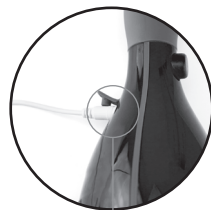

Swell vibrating sleeve

10 vibration modes

Inflatable inner tunnel

**The tunnel heats
up to 118° F**

**Made from silicone
and ABS plastic**

Waterproof

Charging

- For maximum pleasure charge before every use.
- Connect the included USB cable and insert the USB end into the wall adaptor or computer USB port (Computer must be turned on).
- The slow intermittent glow indicates charging in progress.
- A full charge takes up to 3 hours for 1 hour of play.

USB charging port

How To Use

- Hold the  button to turn on/off.
- Press it quickly to cycle through 3 vibration intensities.
- Press the  button quickly to cycle through 10 vibration modes.

Pumping

- Start pumping for a tighter feel.
- If pain or discomfort occurs, immediately release pressure using Quick Release Valve and discontinue use.