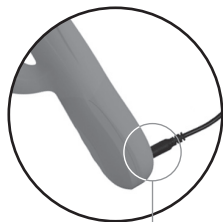

Swell rabbit

PRODUCT MANUAL

7 vibration modes

Inflatable

Made from silicone

Charging

- For maximum pleasure charge before every use.
- Connect the included USB cable and insert the USB end into the wall adaptor or computer USB port (Computer must be turned on).
- The slow intermittent glow indicates charging in progress.
- A full charge takes up to 3 hours for 1 hour of play.

USB
charging port

How To Use

- Hold the **⏻** button to turn on/off.
- Press the **⏻** button quickly to cycle through 7 vibration modes.
- Press the **🔌** button to inflate.
- Press the **🔌** button to deflate.