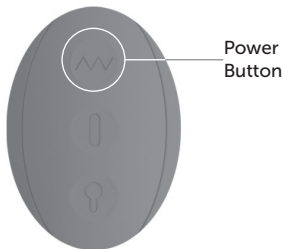

Swell rabbit

PRODUCT MANUAL

7 vibration modes

Inflatable

Made from silicone

Charging

- For maximum pleasure charge before every use.
- Connect the included USB cable and insert the USB end into the wall adaptor or computer USB port (Computer must be turned on).
- The slow intermittent glow indicates charging in progress.
- A full charge takes up to 3 hours for 1 hour of play.

USB
charging port

How To Use

- Hold the **⏻** button to turn on/off.
- Press the **⏻** button quickly to cycle through 7 vibration modes.
- Press the **🔌** button to inflate.
- Press the **🔌** button to deflate.