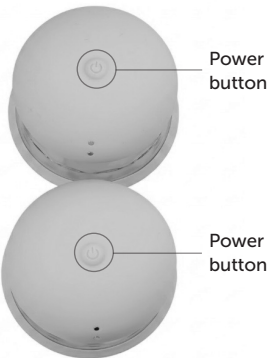

Ta-tas play

PRODUCT MANUAL

10 rotation modes

3 sets of attachments

Pleasure ticklers

Waterproof IPX5

**Made from silicone
and ABS plastic**

Charging

- For maximum pleasure charge before every use.
- Connect the included USB cable and insert the USB end into the wall adaptor or computer USB port (Computer must be turned on).
- The slow intermittent glow indicates charging in progress.
- A full charge takes up to 1.5 hours for 1 hour of play.
- Do not use the device while charging.

Magnetic charging port

How To Use

- Hold the  button to turn on/off.
- Press it quickly to cycle 10 rotation modes.

Cleaning and Care

- Use a toy cleaner/mild soap with water to clean the toy before and after each use.
- Pat with a towel and allow it to air-dry completely.
- Use with the water-based lube only, no silicone lubricants.
- Please avoid contact with silicone or silicone-containing materials as it may damage the product.