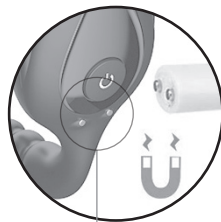

Tango

Dual motors

7 vibration modes

The shaft heats up to
100°F

The vibrator is made
from silicone

Waterproof

Charging

- For maximum pleasure charge before every use.
- Connect to the included USB cable and insert the USB end into the wall adaptor or computer USB port (Computer must be turned on).
- The slow intermittent glow indicates charging in progress.
- A full charge takes up to 3 hours for 1 hour of play.

Magnetic
charging port

How To Use

Without remote control

- Hold the  button to turn on/off.
- Press quickly to cycle through 7 modes.

With the remote control

- Press the  button on the remote.
- Use the  button to cycle through 7 powerful modes.