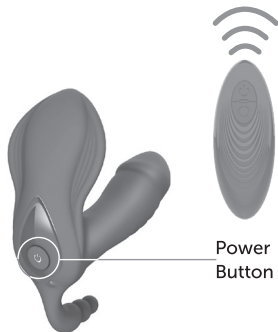

How To Use

Without remote control

- Hold the button to turn on/off.
- Press quickly to cycle through 7 modes.

With the remote control

- Press the button on the remote.
- Use the button to cycle through 7 powerful modes.

Heating

- The heating function activates automatically once the vibrator is on.
- Allow for up to 5 mins for the shaft to warm up.

Cleaning and Care

- Use mild soap and water to clean the product.
- Pat with a towel and allow it to air dry completely.
- Use with the water-based lube only, no silicone lubricants.
- The item can be sterilized with a 5% bleach solution or alcohol.

Warning

- Do not use on inflamed and injured areas.
- Discontinue use if feeling pain or discomfort.
- Adult novelty only. Use for medical purposes or for a use that has an adverse effect on any function of the body is prohibited.

edenfantasy
THE NEW INTIMACY

www.edenfantasy.com

Customer Service 24/7
Phone: +1 (770) 604 - 1352