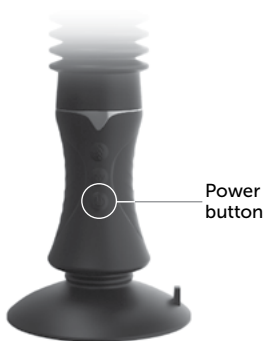

Thrill Extanda

PRODUCT MANUAL

7 massage modes

3 thrusting speeds

Realistic head

Strong suction cup

Waterproof

**Made from silicone
and ABS plastic**

Charging

- For maximum pleasure charge before every use.
- Connect the included USB cable and insert the USB end into the wall adaptor or computer USB port (Computer must be turned on).
- The slow intermittent glow indicates charging in progress.
- A full charge takes up to 2 hours for 1 hour of play.
- Do not use the device while charging.

USB
charging port

How To Use

- Press the  button to turn on/off.
- Press the  button quickly to cycle through 7 massage modes.
- Hold the  button to turn the massage mode off.
- Press the  button quickly to cycle through 3 thrusting speeds.
- Hold the  button to turn the thrusting mode off.