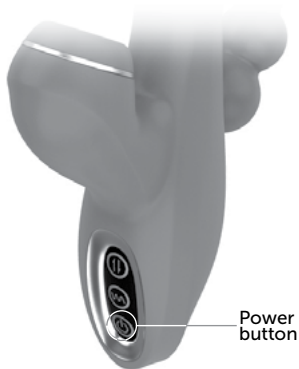

Tri-X sucker

PRODUCT MANUAL

**7 vibration modes
for the shaft and anal
beads**

3 air pulse modes

2 powerful motors

Waterproof

**Made from silicone
and ABS plastic**

Charging

- For maximum pleasure, charge before every use.
- Connect the toy to the included USB cable and insert the USB end into the wall adaptor or computer USB port (Computer must be turned on).
- The slow, intermittent glow indicates charging in progress.
- A full charge takes up to 2 hours for 1.5 hours of play.
- Do not use the device while charging.

Magnetic
charging port

How To Use

- Press the  button to turn on/off.
- Press the  button to cycle through 7 vibration modes for the shaft and anal beads.
- Press the  button to cycle through 3 air pulse modes for the clit attachment.