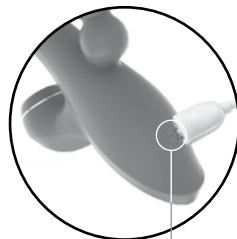

Tri-X sucker

PRODUCT MANUAL

**7 vibration modes
for the shaft and anal
beads**

3 air pulse modes

2 powerful motors

Waterproof

**Made from silicone
and ABS plastic**

Charging

- For maximum pleasure, charge before every use.
- Connect the toy to the included USB cable and insert the USB end into the wall adaptor or computer USB port (Computer must be turned on).
- The slow, intermittent glow indicates charging in progress.
- A full charge takes up to 2 hours for 1.5 hours of play.
- Do not use the device while charging.

Magnetic
charging port

How To Use

- Press the  button to turn on/off.
- Press the  button to cycle through 7 vibration modes for the shaft and anal beads.
- Press the  button to cycle through 3 air pulse modes for the clit attachment.