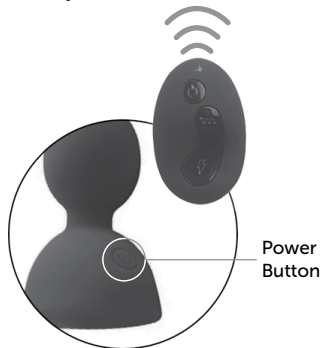

Triple explosion

PRODUCT MANUAL

10 vibration modes

3 powerful motors

Made from silicone

Waterproof

Charging

- For maximum pleasure charge before every use.
- Connect the included USB cable and insert the USB end into the wall adaptor or computer USB port (Computer must be turned on).
- The slow intermittent glow indicates charging in progress.
- A full charge takes up to 3 hours for 1 hour of play.

USB
charging port

How To Use

Without remote control

- Hold the  button to turn on/off.
- Press it quickly to cycle through 10 vibration modes.

With the remote control

- Insert 1 CR2032 battery to power the remote.
- Hold the  button to turn on/off.
- Press the  button quickly to cycle through 10 powerful modes.
- Press the  button to increase/reduce intensity.