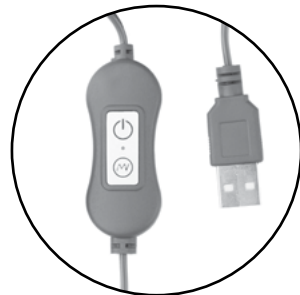

# USB power egg

PRODUCT MANUAL

**20 vibration modes**

**Powered by USB**

**Made from velvety  
plastic**

## **Charging**

- Insert the USB end into the wall adaptor or computer/smartphone USB port (the device must be turned on) to power the toy.

## How To Use

---

- Press the  button to turn on/off.
- Press the  button to cycle through 20 vibration modes.