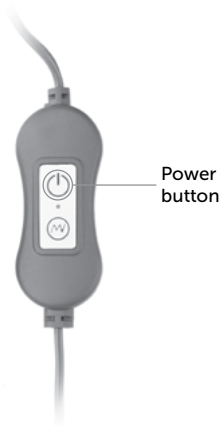

# USB power egg

PRODUCT MANUAL

**20 vibration modes**

**Powered by USB**

**Made from velvety  
plastic**

## **Charging**

- Insert the USB end into the wall adaptor or computer/smartphone USB port (the device must be turned on) to power the toy.

## How To Use

---

- Press the  button to turn on/off.
- Press the  button to cycle through 20 vibration modes.