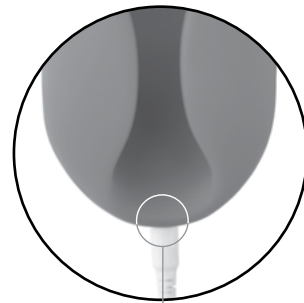

Utopia

PRODUCT MANUAL

10 massage modes

Heats up to 108 °F

Wavy tunnel

Flexible wings

Waterproof

**Made from silicone
and ABS plastic**

Charging

- For maximum pleasure charge before every use.
- Connect the included USB cable and insert the USB end into the wall adaptor or computer USB port (Computer must be turned on).
- The slow intermittent glow indicates charging in progress.
- A full charge takes up to 150 minutes for 100 minutes of play.
- Do not use the device while charging.

USB charging
port

How To Use

- Hold the **⏻** button to turn on/off.
- Press it quickly to cycle through 10 massage modes.

Heating

- Hold the **🔥** button to turn the heating mode on/off.
- Allow up to 2 mins for the inner tunnel to warm up.