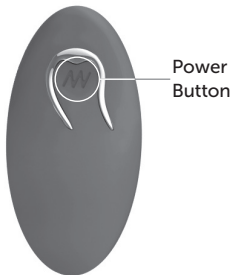

Vela

PRODUCT MANUAL

12 vibration modes

Remote-controlled

Made from silicone

Power

- The item is powered by 1 AAA battery.
- Unscrew the base of the item to insert the battery.

1 AAA
battery

How To Use

- Insert 1 AAA battery to power the remote.
- Hold the remote's button to turn on/off.
- Press quickly to cycle through 12 vibration modes.

Cleaning and Care

- Use a toy cleaner/mild soap with water to clean the product before and after each use.
- Pat with a towel and allow it to air-dry completely.
- Use with the water-based lube only, no silicone lubricants.
- The item can be sterilized with a 5% bleach solution or alcohol.