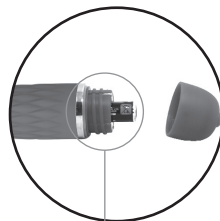

Vela

PRODUCT MANUAL

12 vibration modes

Remote-controlled

Made from silicone

Power

- The item is powered by 1 AAA battery.
- Unscrew the base of the item to insert the battery.

1 AAA
battery

How To Use

- Insert 1 AAA battery to power the remote.
- Hold the remote's button to turn on/off.
- Press quickly to cycle through 12 vibration modes.

Cleaning and Care

- Use a toy cleaner/mild soap with water to clean the product before and after each use.
- Pat with a towel and allow it to air-dry completely.
- Use with the water-based lube only, no silicone lubricants.
- The item can be sterilized with a 5% bleach solution or alcohol.