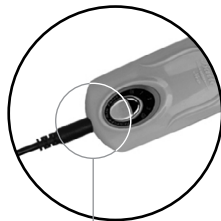

## Charging

---

- For maximum pleasure charge before every use.
- Connect the included USB cable and insert the USB end into the wall adaptor or computer USB port (Computer must be turned on).
- The slow intermittent glow indicates charging in progress.
- A full charge takes up to 3 hours for 1 hour of play.