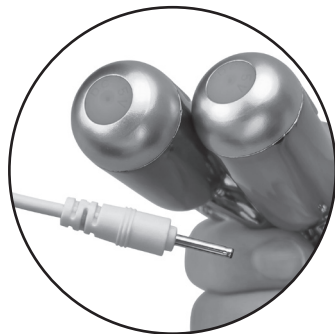

Vibro Squeeze

PRODUCT MANUAL

10 vibrating modes

Waterproof IPX6

**Made from ABS
plastic and silicone**

Charging

- For maximum pleasure charge before every use.
- Connect the included USB cable and insert the USB end into the wall adaptor or computer USB port (Computer must be turned on).
- The slow intermittent glow indicates charging in progress.
- A full charge takes up to 3 hours for 1 hour of play.
- Do not use the device while charging.

USB charging port

How To Use

- Hold the  button to turn on/off.
- Press it quickly to cycle through 9 vibration modes.

LIMIT THE USE OF THE NIPPLE CLAMPS TO NO LONGER THAN 15 MINUTES PER USE.

Cleaning and Care