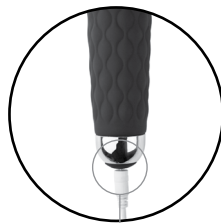

Wanderlove

PRODUCT MANUAL

20 vibration modes

8 vibration intensities

Made from silicone

Waterproof

Charging

- For maximum pleasure charge before every use.
- Connect the included USB cable and insert the USB end into the wall adaptor or computer USB port (Computer must be turned on).
- The slow intermittent glow indicates charging in progress.
- A full charge takes up to 2 hours for 2 hours of play.