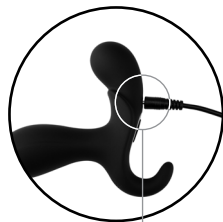

Whizzo

PRODUCT MANUAL

10 vibration modes

Made from silicone

Waterproof

Charging

- For maximum pleasure charge before every use.
- Connect the included USB cable and insert the USB end into the wall adaptor or computer USB port (Computer must be turned on).
- The slow intermittent glow indicates charging in progress.
- A full charge takes up to 3 hours for 1 hour of play.

USB
charging port

How To Use

- Hold the button to turn on/off.
- Press it quickly to cycle through 10 powerful modes.

Cleaning and Care

- Use a toy cleaner/mild soap with water to clean the product.
- Pat with a towel and allow it to air-dry completely.
- Use with the water-based lube only, no silicone lubricants.
- The item can be sterilized with a 5% bleach solution or alcohol.