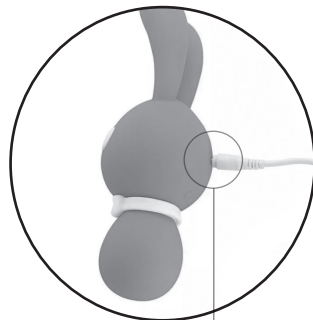

Wicked Bunny

PRODUCT MANUAL

3 powerful motors

10 massage modes

Waterproof

Made from silicone

Charging

- For maximum pleasure charge before every use.
- Connect the included USB cable and insert the USB end into the wall adaptor or computer USB port (The computer must be turned on).
- The glow indicates charging in progress.
- A full charge takes up to 3 hours for 1 hour of play.
- Do not use the device while charging.

USB charging port

How To Use

- Hold the  right button to turn the right ear's motor on/off.
- Press it quickly to cycle through 10 massage modes for the right ear.
- Hold the  left button to turn the left ear's motor on/off.
- Press it quickly to cycle through 10 massage modes for the left ear.
- Hold the  button to turn the bottom motor on/off.
- Press it quickly to cycle through 10 massage modes for the bottom motor.