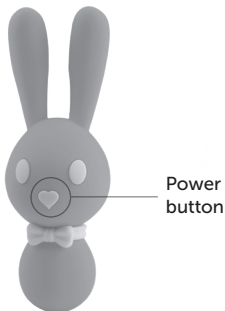

Wicked Bunny

PRODUCT MANUAL

3 powerful motors

10 massage modes

Waterproof

Made from silicone

Charging

- For maximum pleasure charge before every use.
- Connect the included USB cable and insert the USB end into the wall adaptor or computer USB port (The computer must be turned on).
- The glow indicates charging in progress.
- A full charge takes up to 3 hours for 1 hour of play.
- Do not use the device while charging.

USB charging port

How To Use

- Hold the  right button to turn the right ear's motor on/off.
- Press it quickly to cycle through 10 massage modes for the right ear.
- Hold the  left button to turn the left ear's motor on/off.
- Press it quickly to cycle through 10 massage modes for the left ear.
- Hold the  button to turn the bottom motor on/off.
- Press it quickly to cycle through 10 massage modes for the bottom motor.