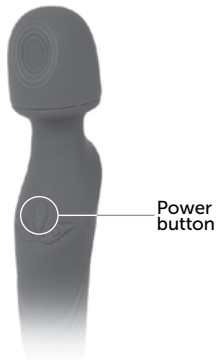

Wonder

PRODUCT MANUAL

**10 membrane
pulsation modes**

**Oral-imitating
attachment**

10 air pulse modes

**10 vibration modes for
G-spot end**

2 independent motors

Waterproof

Made from silicone

Charging

- For maximum pleasure, charge before every use.
- Connect the included USB cable and insert the USB end into the wall adaptor or computer USB port (Computer must be turned on).
- The slow, intermittent glow indicates charging in progress.
- A full charge takes up to 2 hours for 1.5 hours of play.
- Do not use the device while charging.

USB
charging port

How To Use

- Hold the  button to turn on/off.
- Press the  button quickly to cycle through 10 vibration modes for the G-spot end.
- Press the  button quickly to cycle through 10 pulsation modes for the membrane.
- Place the attachment over the head of the toy, so that the tip is opposite the membrane.
- Press the  button quickly to cycle through 10 air pulse modes.