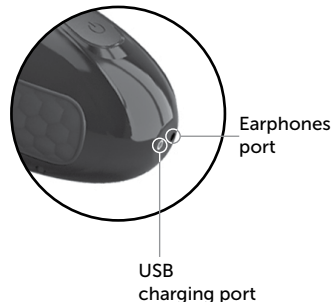

X shell

Soft realistic opening

Noduled pleasure tunnel

10 stroking modes

Real seductive voice

Silicone panels for better grip

Made from skin-like TPR material

Charging

- For maximum pleasure charge before every use.
- Connect the included USB cable and insert the USB end into the wall adaptor or computer USB port (Computer must be turned on).
- The slow intermittent glow indicates charging in progress.
- A full charge takes up to 3 hours for 1 hour of play.

How To Use

- Remove the cap to start your play.
- Hold the  button to turn on/off.
- Press the  button quickly to cycle through 10 stroking modes.
- Connect the included earphones to enjoy the seductive moans.

- Pat with a towel and allow it to air-dry completely.
- Do not get water inside the case as it is not waterproof. Wipe it down with the wet cloth/tissue and dry it out completely before inserting the sleeve.
- Insert the sleeve inside the case to install it and screw the upper part with the realistic opening clockwise to finish the assembly.
- Use with the water-based lube only, no silicone lubricants.